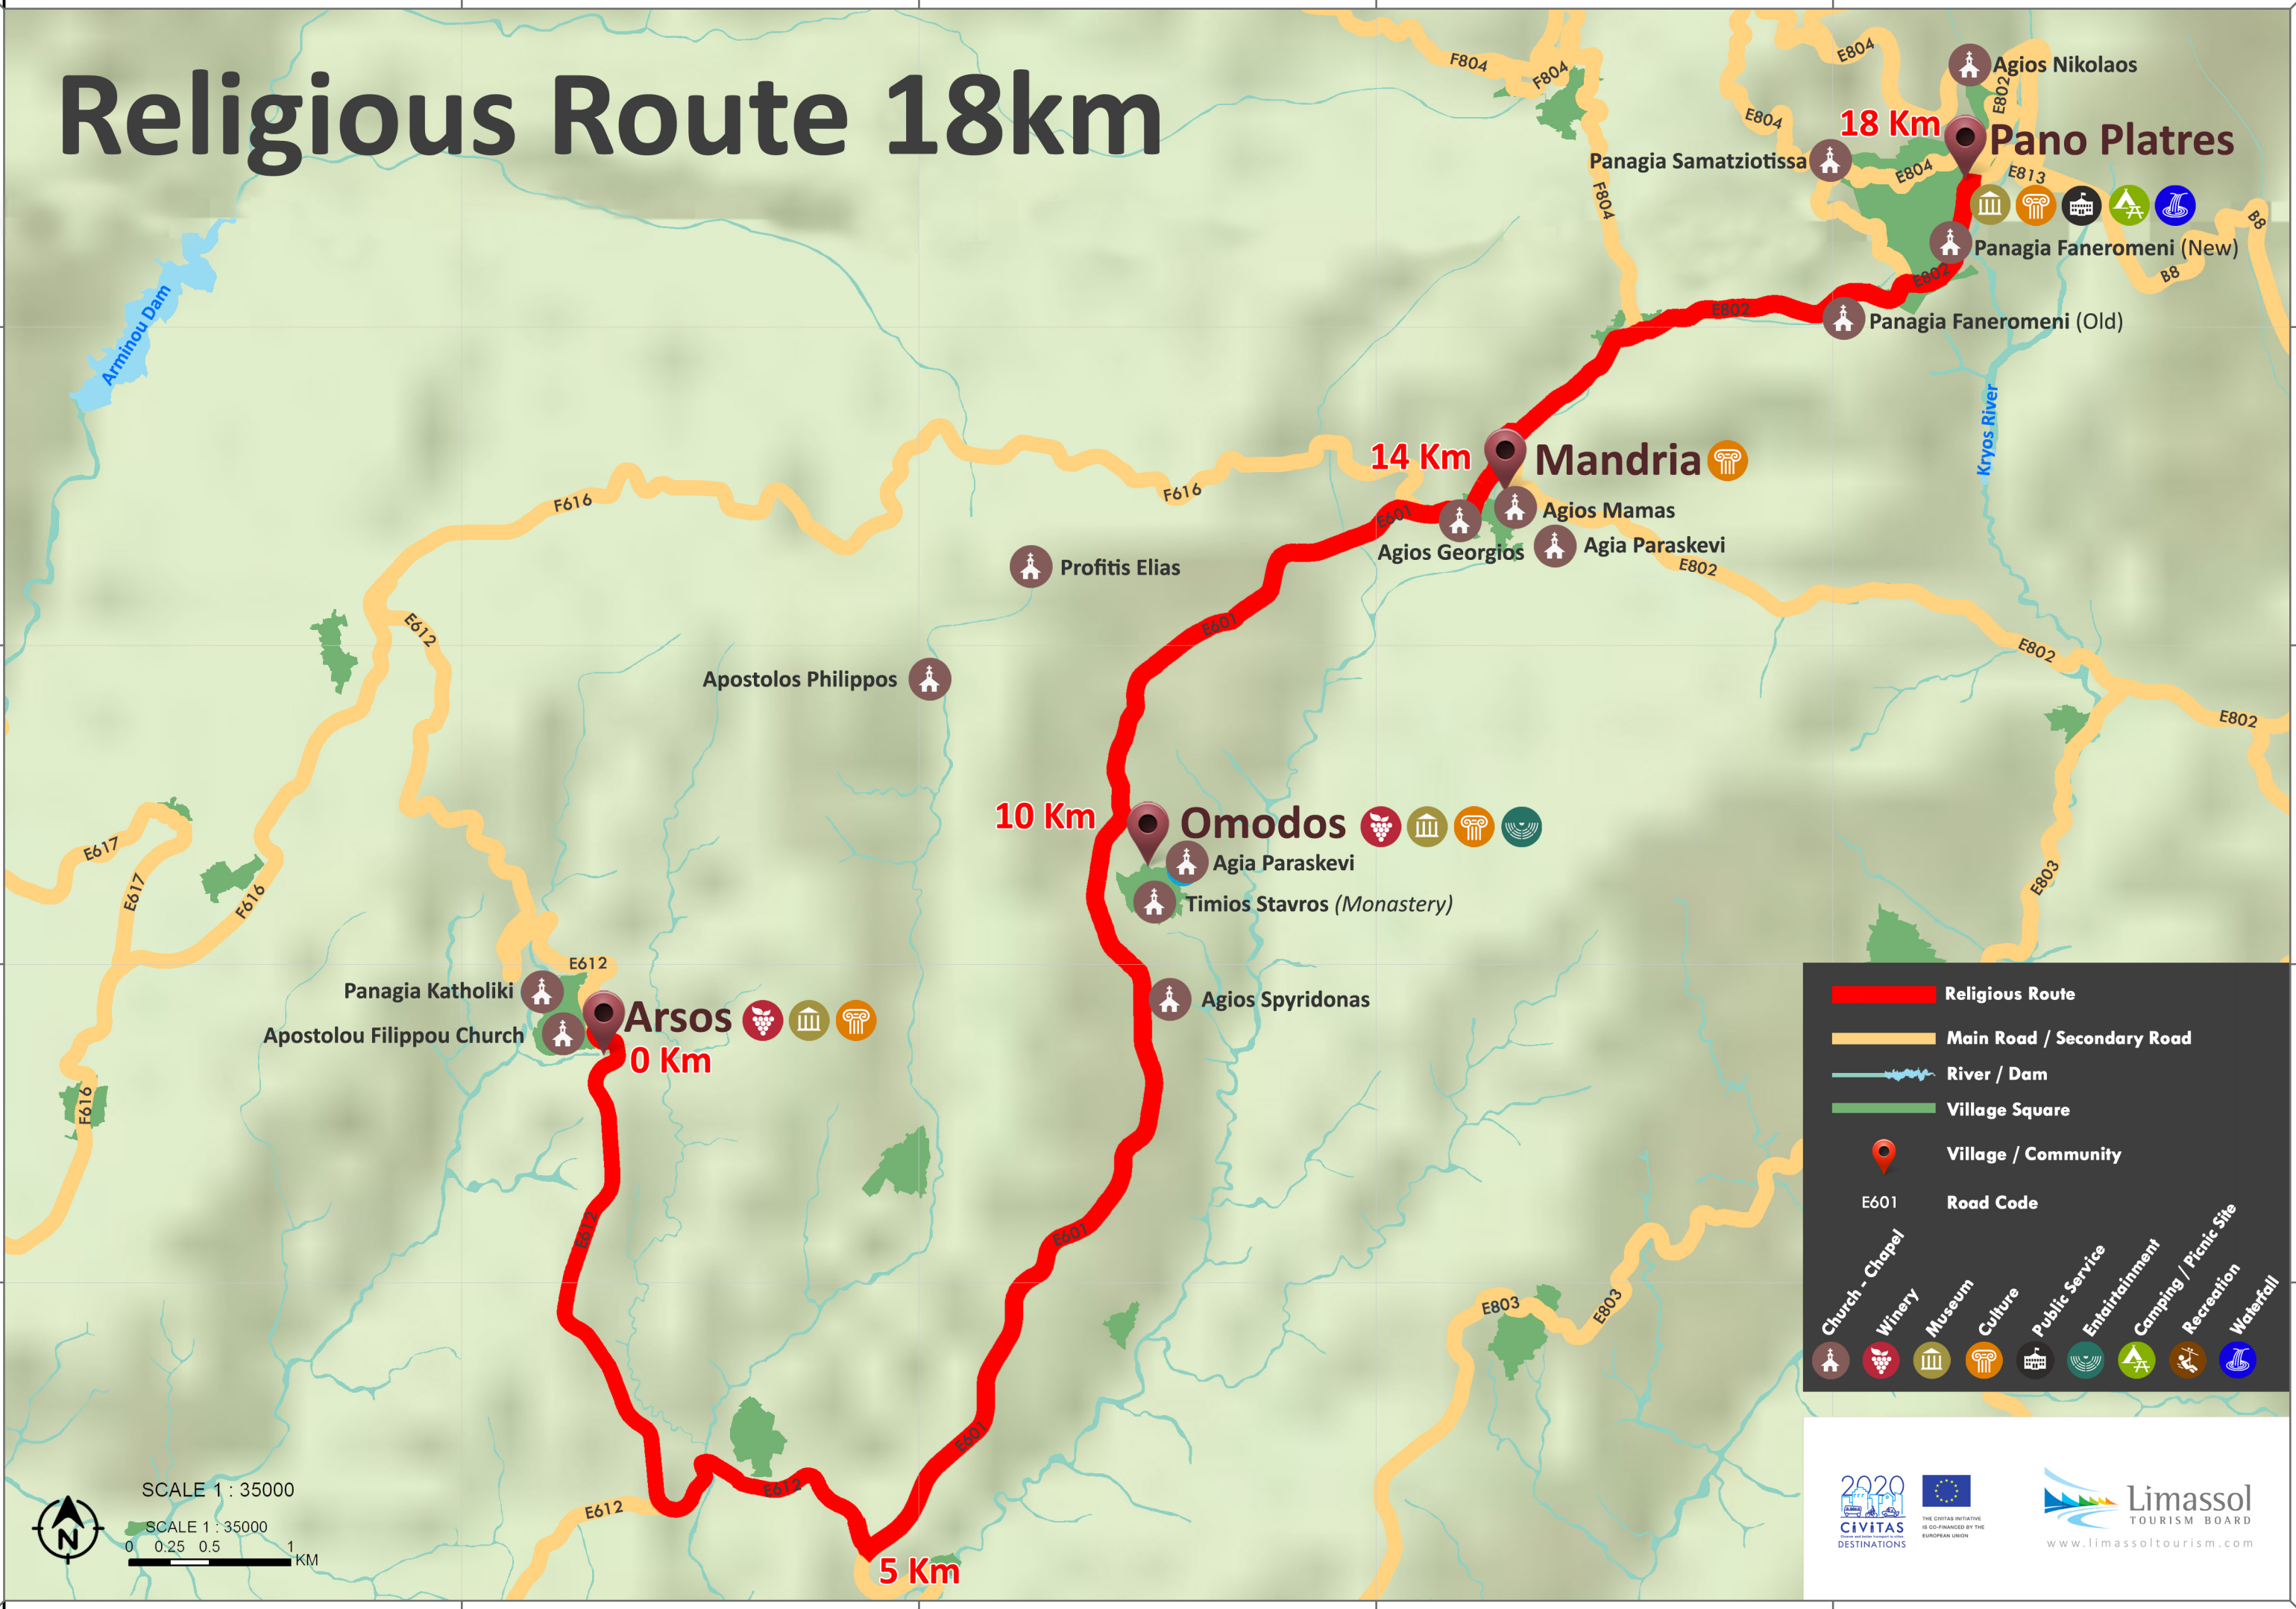

Religious Route 18km

Religious Route

Main Road / Secondary Road

River / Dam

Village Square

Village / Community

Road Code

E601

Church - Chapel

Winery

Museum

Culture

Public Service

Entertainment

Camping / Picnic Site

Recreation

Waterfall

SCALE 1 : 35000

SCALE 1 : 35000

0 0.25 0.5 1 KM