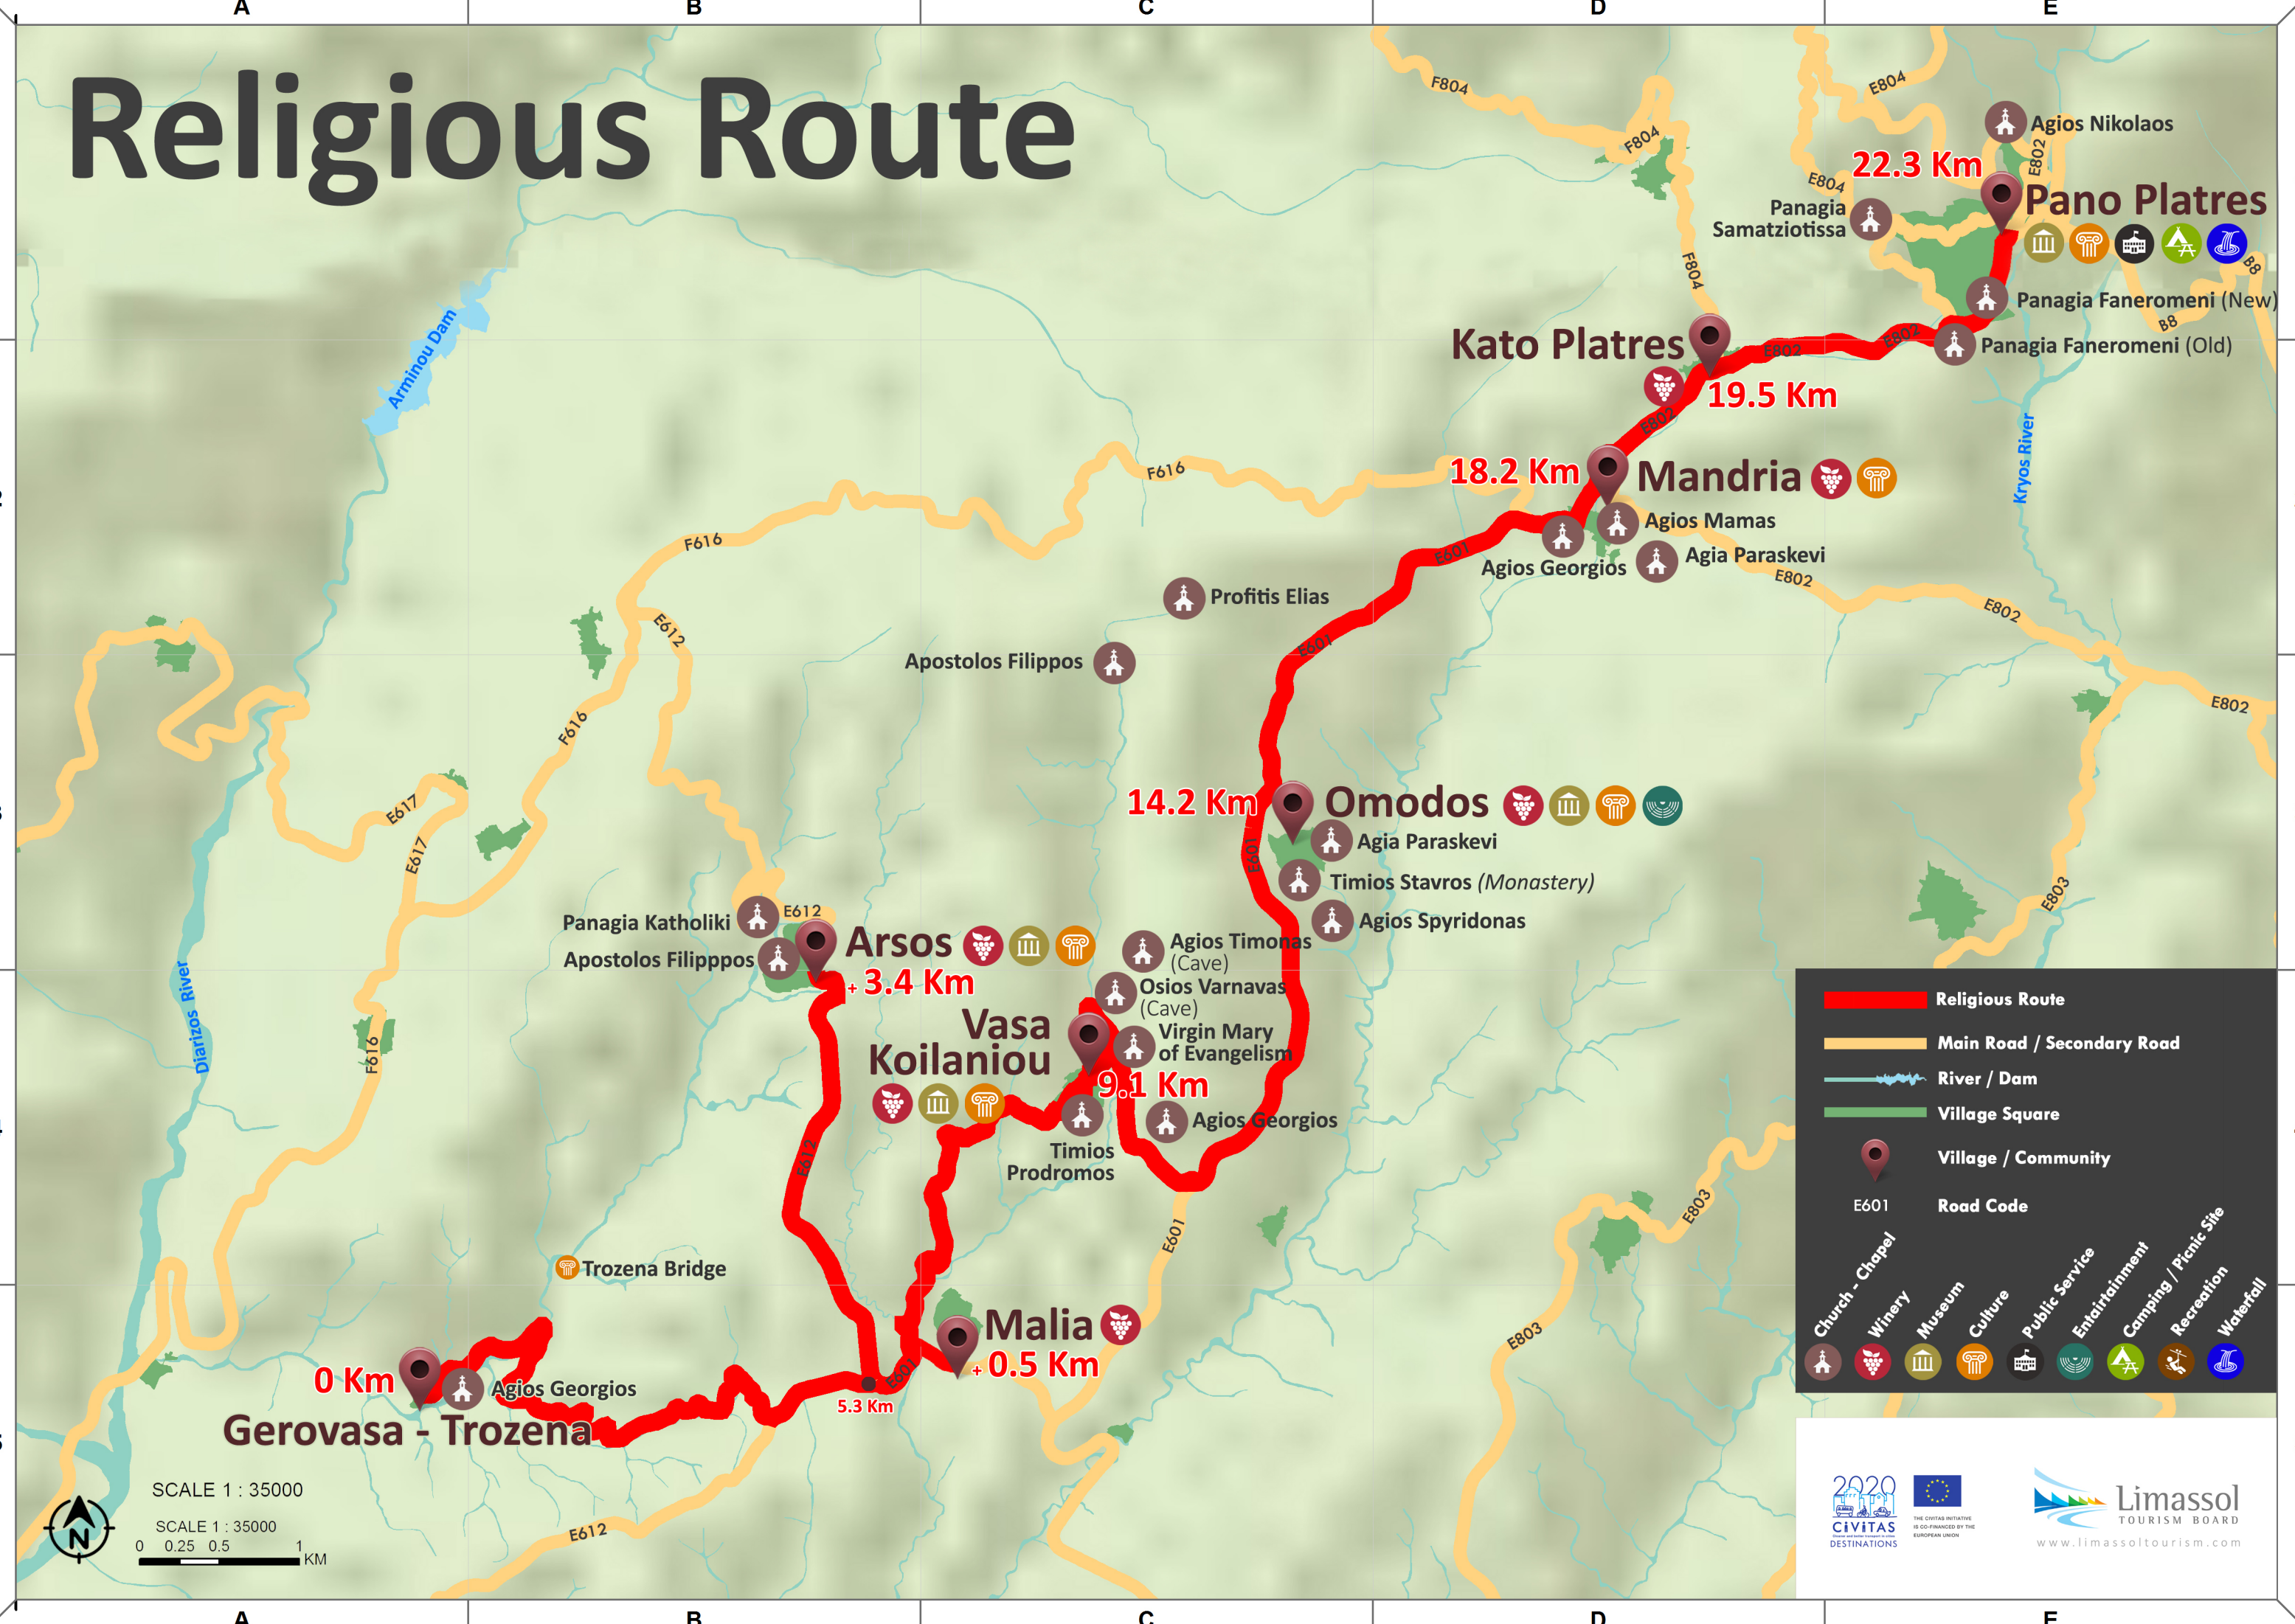

# Religious Route

	Religious Route
	Main Road / Secondary Road
	River / Dam
	Village Square
	Village / Community
	Road Code
	Church - Chapel
	Winery
	Museum
	Culture
	Public Service
	Entertainment
	Camping / Picnic Site
	Recreation
	Waterfall

SCALE 1 : 35000  
 SCALE 1 : 35000  
 0 0.25 0.5 1 KM

2020 CIVITAS DESTINATIONS  
 THE CIVITAS INITIATIVE IS CO-FINANCED BY THE EUROPEAN UNION  
  
 www.limassoltourism.com